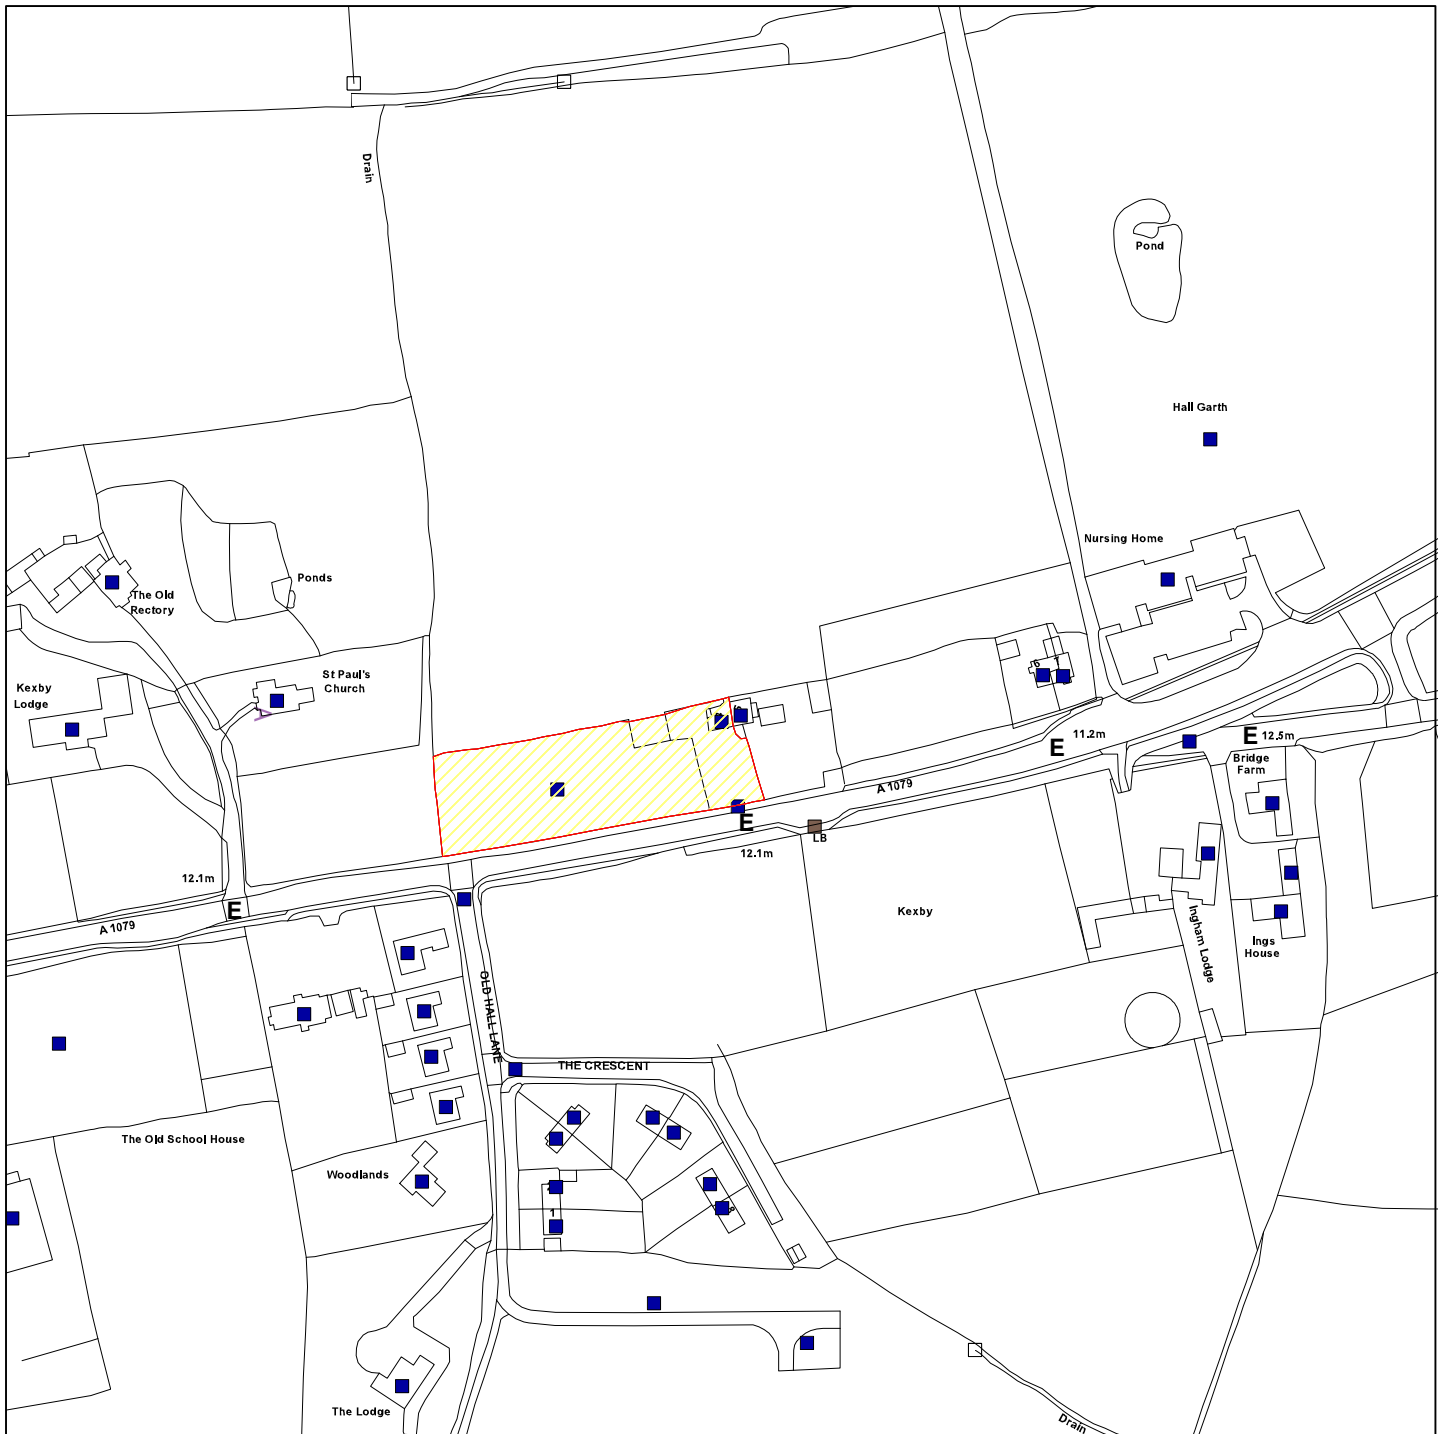

12/03487/FUL

Cedar Croft, 4 Hull Road, Kexby

Scale : 1:2500

Reproduced from the Ordnance Survey map with the permission of the Controller of Her Majesty's Stationery Office © Crown Copyright 2000.

Unauthorised reproduction infringes Crown Copyright and may lead to prosecution or civil proceedings.

Organisation	City of York Council
Department	Planning and Sustainable Development
Comments	
Date	28 January 2013
SLA Number	Not Set